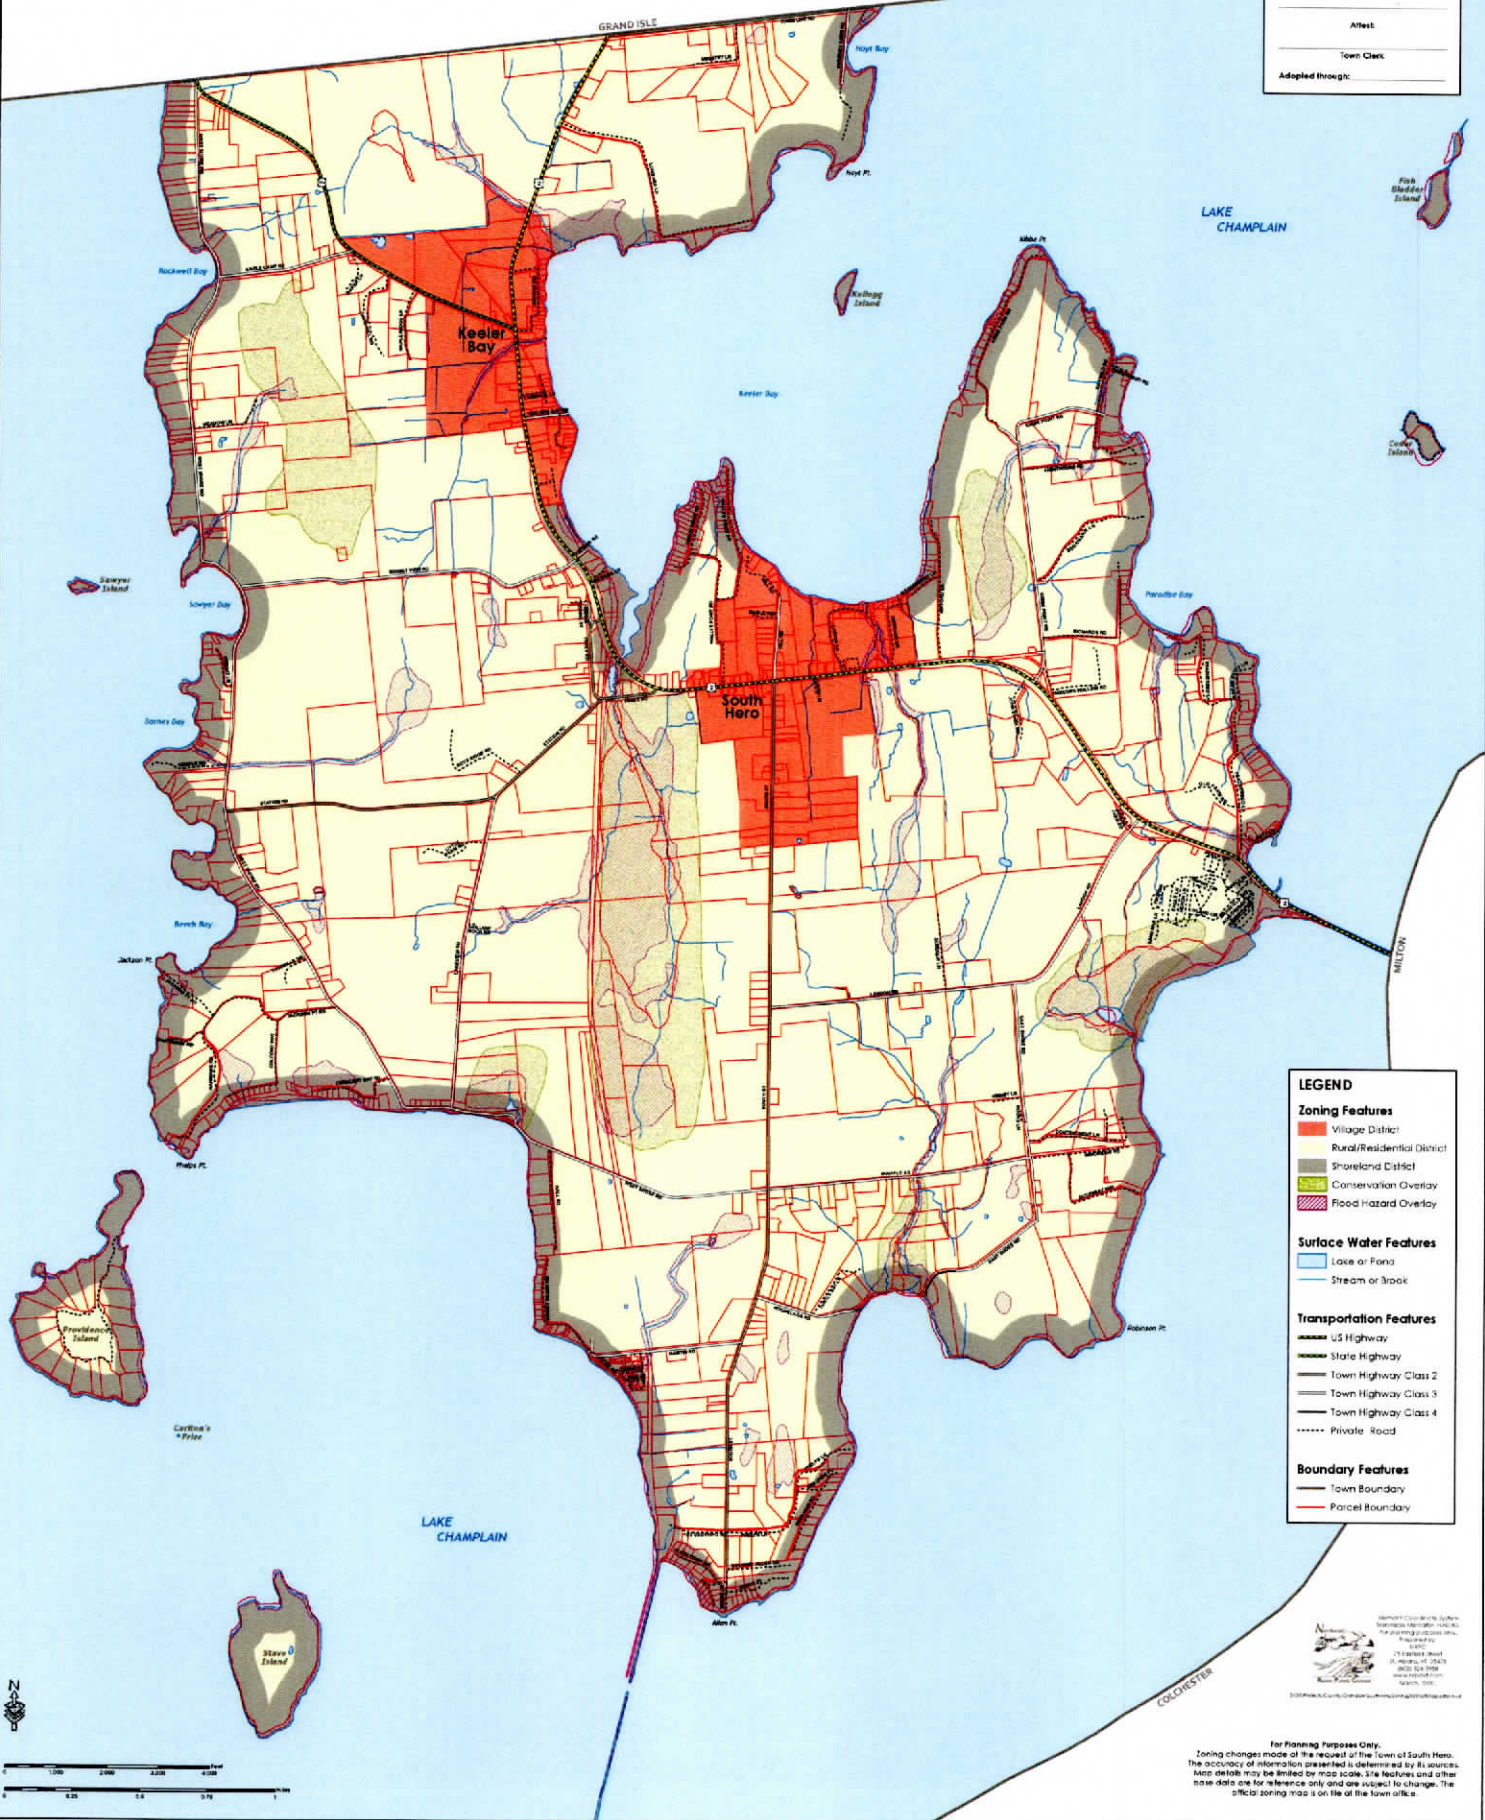

OFFICIAL ZONING MAP

Town of South Hero

This is to certify that this is the official Zoning Map of the Town of South Hero.

South Hero Town Select Board:

_____

_____

_____

_____

_____

_____

Attest:

_____

Town Clerk:

_____

Adopted through:

_____

LEGEND

Zoning Features

- Village District
- Rural/Residential District
- Shoreland District
- Conservation Overlay
- Flood Hazard Overlay

Surface Water Features

- Lake or Pond
- Stream or Brook

Transportation Features

- US Highway
- State Highway
- Town Highway Class 2
- Town Highway Class 3
- Town Highway Class 4
- Private Road

Boundary Features

- Town Boundary
- Parcel Boundary